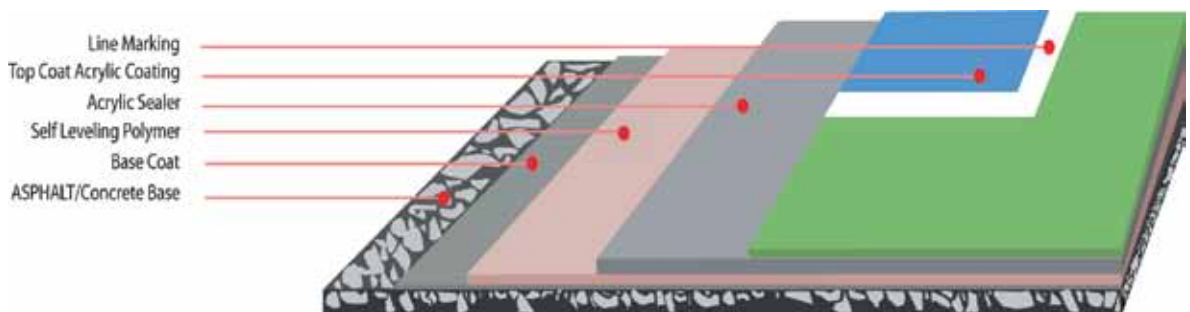

SIGMATURF[®]

Acrylic Surfacing System

SIGMATURF[®] Acrylic Surfacing System merupakan suatu sistem pengecatan anti-slip berperforma tinggi, yang dapat diaplikasikan pada permukaan aspal dan beton.

Properties	
Surface Speed	Medium/Medium Fast Pace
Bounce	True, Responsive to spin
Thickness	Up to 3mm
Slip Resistance	Inclined Plane. Co-efficient of Static Friction $\mu = 0.67$
Environmental Impact	100% Acrylic System. Water Based & Solvent Free
Durability	Life Expectancy 10 Years + (totally recoatable surface)

SIGMATURF®

Rubber Cushion System

Properties	
Surface Speed	Medium/Medium Fast Pace
Bounce	True, Responsive to spin
Thickness	Up to 6mm
Slip Resistance	Inclined Plane. Co-efficient of Static Friction $\mu = 0.67$
Environmental Impact	100% Acrylic System. Water Based & Solvent Free
Durability	Life Expectancy 10 Years + (totally recoatable surface)