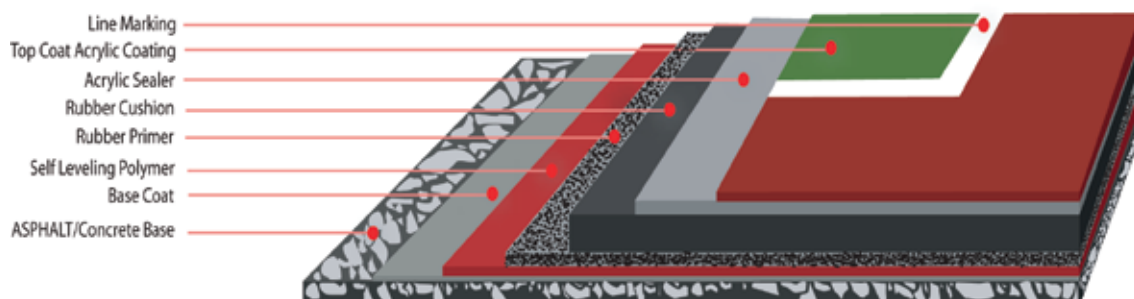

SIGMATURF®

Rubber Cushion System

Properties	
Surface Speed	Medium/Medium Fast Pace
Bounce	True, Responsive to spin
Thickness	Up to 6mm
Slip Resistance	Inclined Plane. Co-efficient of Static Friction $\mu = 0.67$
Environmental Impact	100% Acrylic System. Water Based & Solvent Free
Durability	Life Expectancy 10 Years + (totally recoatable surface)

SIGMATURF® Rubber Cushion System merupakan suatu sistem bantalan berlapis (multi-layer cushion) dengan bahan karet yang diaplikasikan di atas permukaan beton atau aspal untuk memberikan kenyamanan ekstra kepada para pengguna lapangan olahraga baik indoor maupun outdoor.

Keunggulan

- ✓ Mengurangi Cidera, terbuat dari bahan karet elastis yang empuk dan dapat meredam benturan (shock absorb) dan permukaan yang anti slip
- ✓ Teknologi Terkini, dapat menciptakan permukaan lapangan terbaik dan menyediakan kekuatan merata di seluruh area lapangan
- ✓ Tampilan Prima dan Kualitas Tahan Lama, kuat terhadap sinar UV dan air hujan tahan terhadap gesekan (abrasion resistant) yang memperpanjang umur lapangan dengan sifatnya yang mempunyai elastisitas tinggi sehingga mencegah keretakan pada beton, baik untuk lapangan indoor maupun outdoor
- ✓ Pilihan Terbaik dan Menguntungkan, Biaya yang terjangkau (low cost), kualitas yang dapat diandalkan (quality assurance) dan kemudahan perawatan (easy maintenance)

Komplek Angkasa Pura Blok R6 Kemayoran, Jakarta 10630, Indonesia
Tel: (021) 65868643 (Hunting), 65868650 Fax: (021) 42888340
Email: info@texmura.com
www.texmura.com