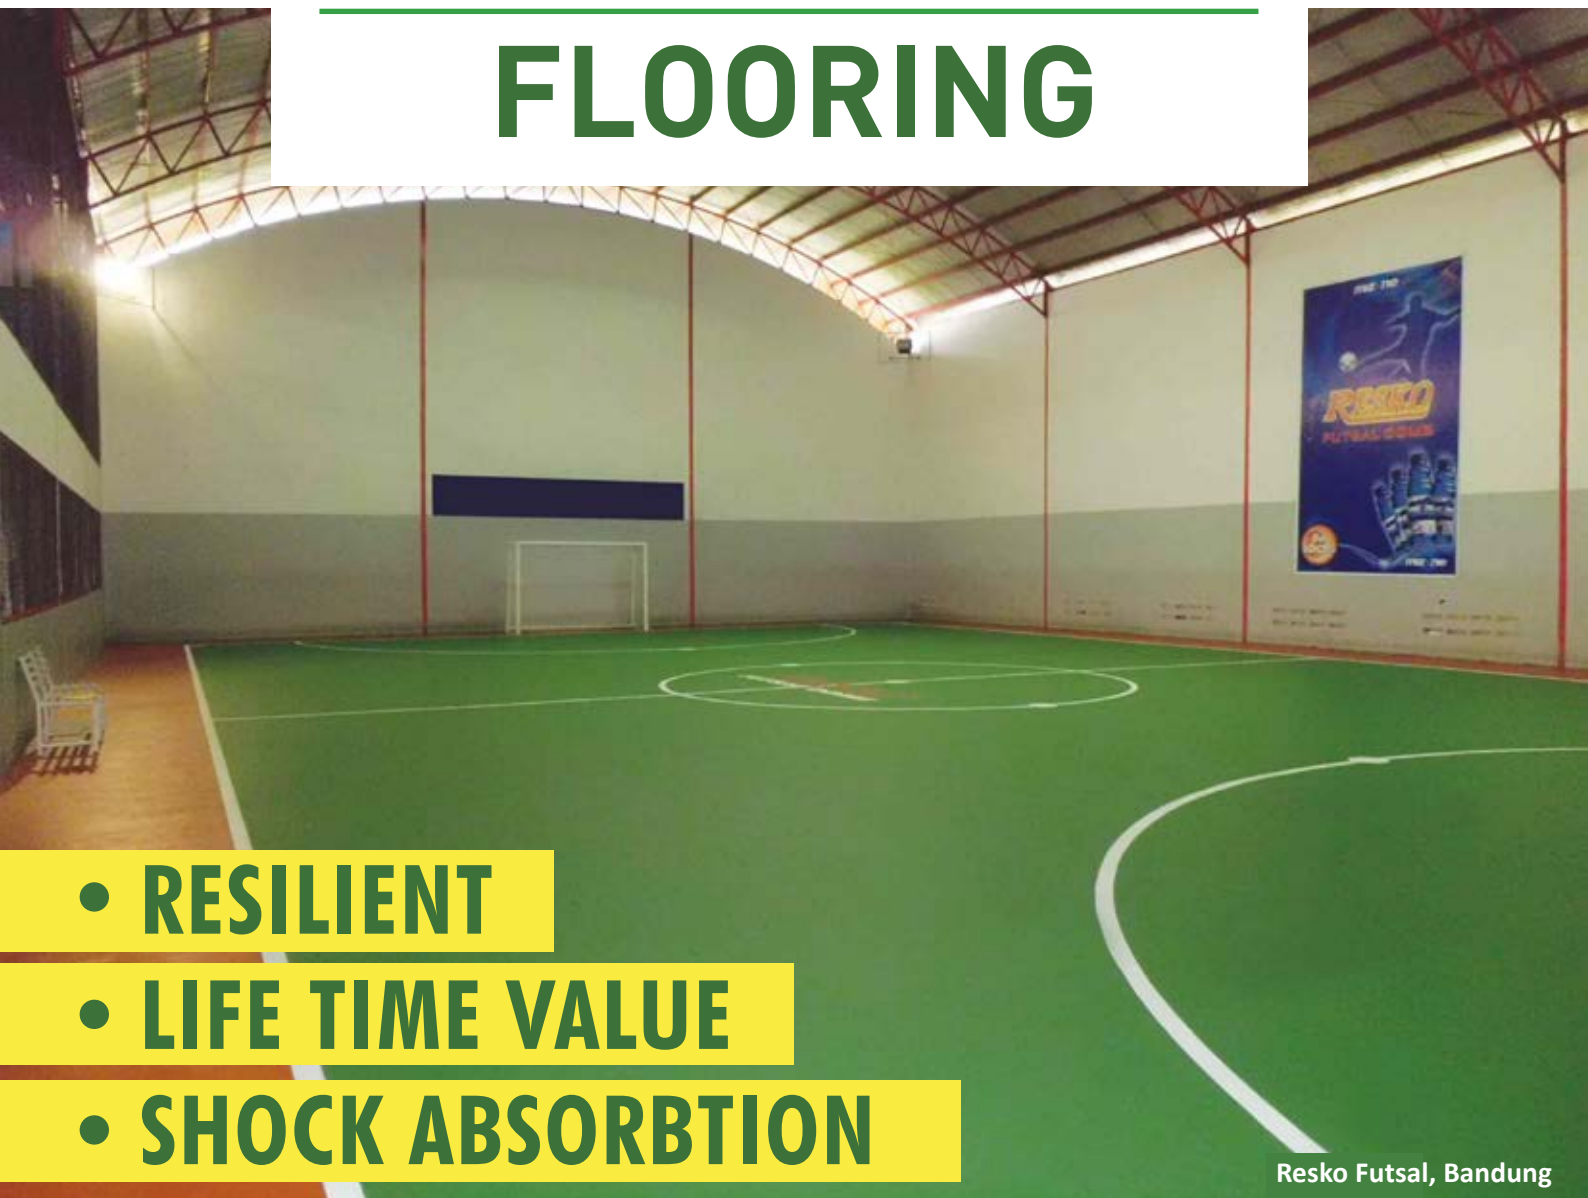

# FUTSAL COURT FLOORING

- **RESILIENT**
- **LIFE TIME VALUE**
- **SHOCK ABSORPTION**

Resko Futsal, Bandung